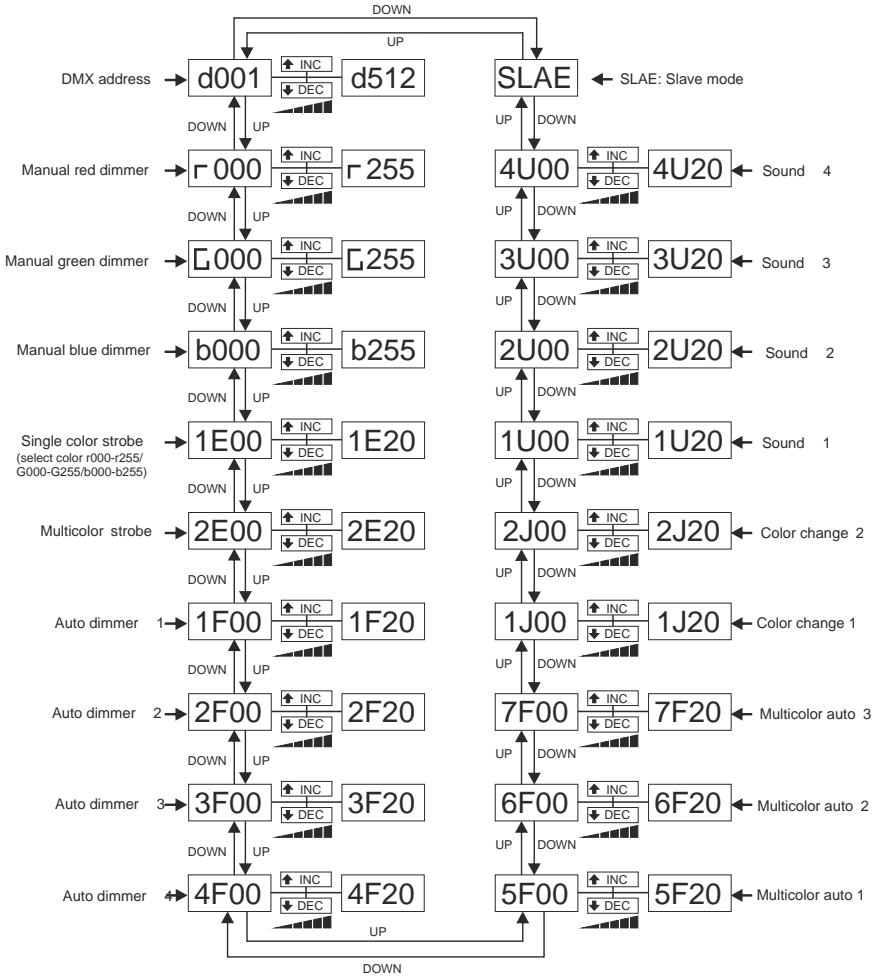

SUPERMULTIPAR LED 162/3

54 X 3W LEDs (3 in 1)

User Manual/Manual de Uso

Ver. 0119

Please read this manual carefully before operating the LED light.

● LED DISPLAY FUNCTIONS

● DMX VALUES AND FUNCTIONS

Channel	Values	Functions
1	0-255	manual red dimmer 0-100%
2	0-255	manual green dimmer 0-100%
3	0-255	manual blue dimmer 0-100%
4	0-255	0-27 no function 28-55 single color strobe (channel 1/2/3 control the color, channel 6 control the speed) 56-83 multicolor strobe (channel 1/2/3 on top value, channel 6 control the speed) 84-255 choose the color
5	0-255	1-90 single color dimmer 91-103 auto dimmer 1 104-116 auto dimmer 2 117-129 auto dimmer 3 130-142 auto dimmer 4 143-155 color change 1 156-168 color change 2 169-181 multicolor auto 1 182-194 multicolor auto2 195-207 multicolor auto3 208-220 sound1 221-233 sound2 234-246 sound3 247-255 sound4 (channel1-4 will not work in this mode. Channel 6 control the speed)
6	0-255	Control the speed
7	0-255	General dimmer

● SPECIFICATIONS

Rate Voltage: AC100V-240V 50Hz-60Hz

Rate Power: 160W

Lamp: Super bright, 3 in 1 LED Lamps

Quantity of Lamp: 54pcs (3W each)

N.W.: 4.5kg

Por favor, lea este manual cuidadosamente antes de hacer funcionar este proyector LED.