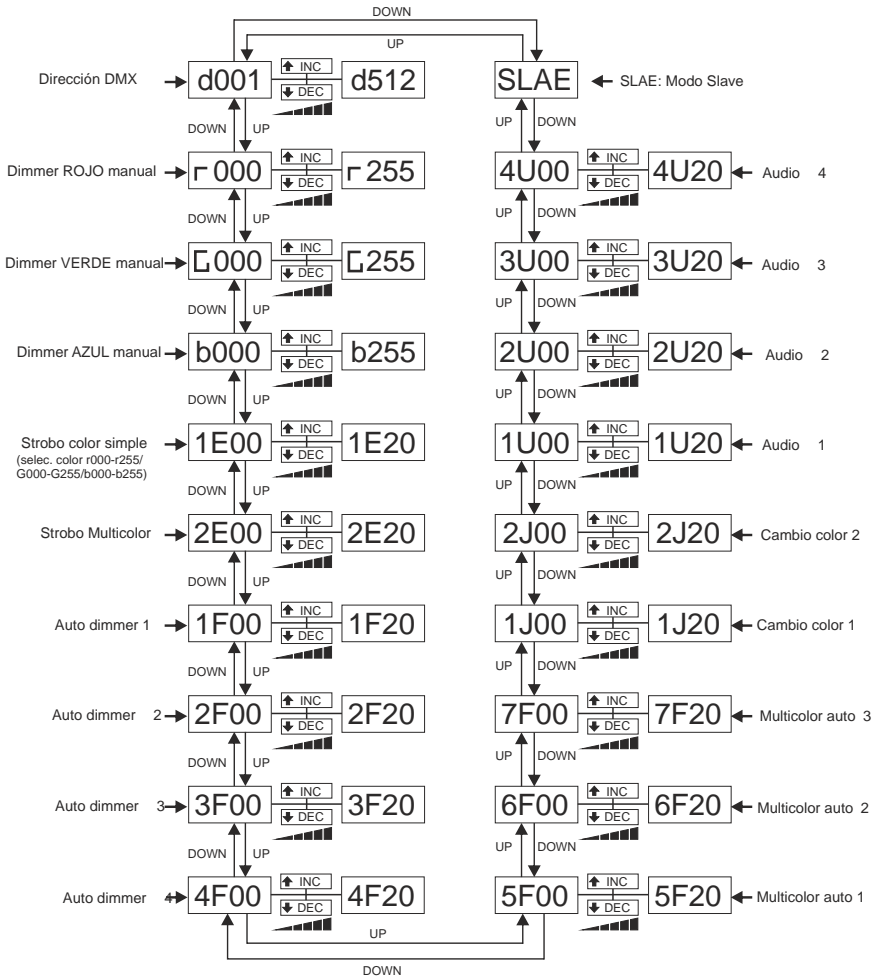

● FUNCIONES DEL DISPLAY

● VALORES DMX Y FUNCIONES

Canales	Valores	Functions
1	0-255	Dimmer rojo manual 0-100%
2	0-255	Dimmer verde manual 0-100%
3	0-255	Dimmer azul manual 0-100%
4	0-255	0-27 sin función 28-55 strobo color simple (canales 1/2/3 controlan el color, canal 6 controla la velocidad) 56-83 strobo multicolor (canales 1/2/3 al valor máximo canal 6 controla la velocidad) 84-255 elige el color
5	0-255	1-90 dimmer color sencillo 91-103 auto dimmer 1 104-116 auto dimmer 2 117-129 auto dimmer 3 130-142 auto dimmer 4 143-155 color change 1 156-168 color change 2 169-181 multicolor auto 1 182-194 multicolor auto 2 195-207 multicolor auto 3 208-220 audio 1 221-233 audio 2 234-246 audio 3 247-255 audio 4 (canales 1-4 no funcionan en este modo. canal 6 controla la velocidad)
6	0-255	Controla la velocidad
7	0-255	Dimmer general

● ESPECIFICACIONES

Alimentación: AC100V-240V 50Hz-60Hz

Consumo: 160W

Color: RGB

LEDs: LEDs 3 en 1 superbrillantes

Cantidad de LEDs: 54 LEDs (3W cada uno)

Peso.: 4.5kg