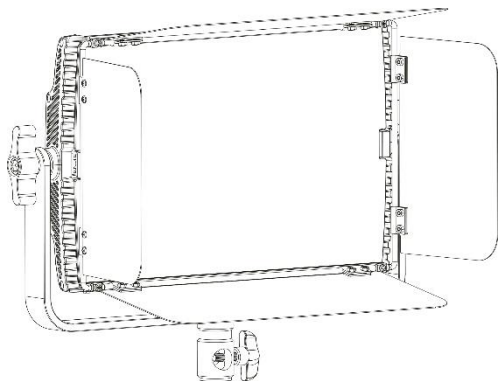

SL 60X

Guía rápida – Versión 1.0