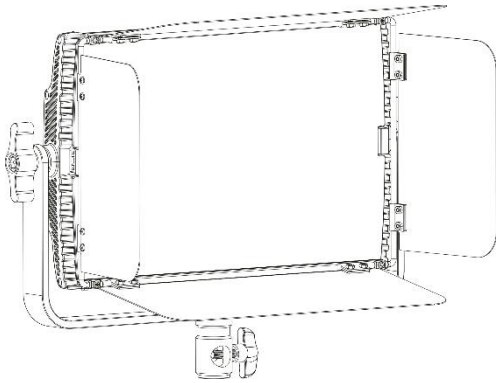

SL 60X

Quick Guide – Version 1.0

7200 Lumens

Color temperature: 3200K-5600K (selectable)

Dimmer adjustment: 10% - 100%

Wireless remote control & DMX

External power supply

2x slots for Li batteries (NOT INCLUDED)