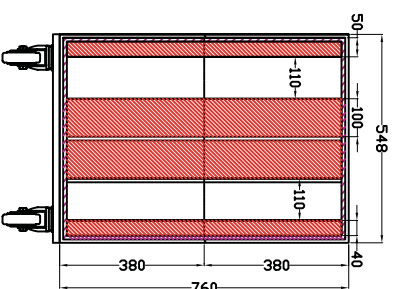

DATE 2007/05/11
DRAWING NO.

SECTION D-D

A-A

D-D

SECTION C-C

TV-2

DRAWING:
TV2 RACK1 PLASMA

SCALE 10
DATE 2007/05/11
DRAWING NO.