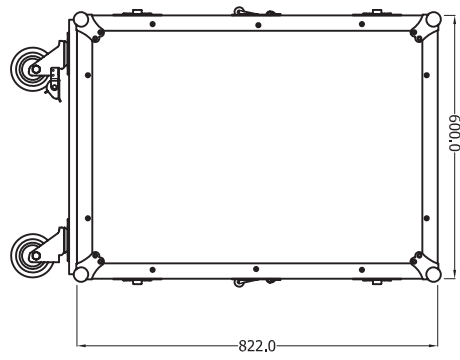

END VIEW

BOTTOM VIEW

TOP VIEW

SECTION A-A

END VIEW

FRONT VIEW

SECTION B-B

SECTION C-C

RACKTOUR PRO-12R

SCALE 1:10

DATE

2007/05/11

DRAWING NO.

**RAIL**

DRAWER:

MODEL NO:

RACKTOUR PRO-8

SCALE 1:10

REM.NO

DATE  
2007/08/11

<b>WORKi</b>		DRAWER:	MODEL NO:	SCALE 1:10
			RACKTOUR PRO-6	DATE
				2007/09/11