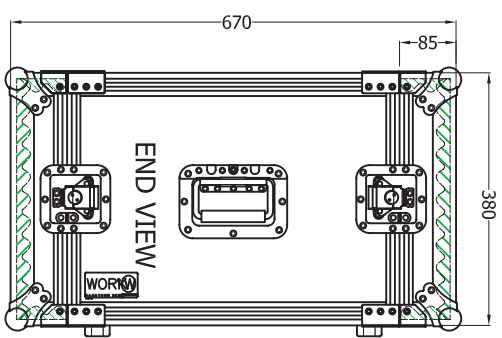

WORKi		DRAWER:	MODEL NO:	SCALE 1:10
			RACKTOUR PRO-6	DATE
				2007/09/11