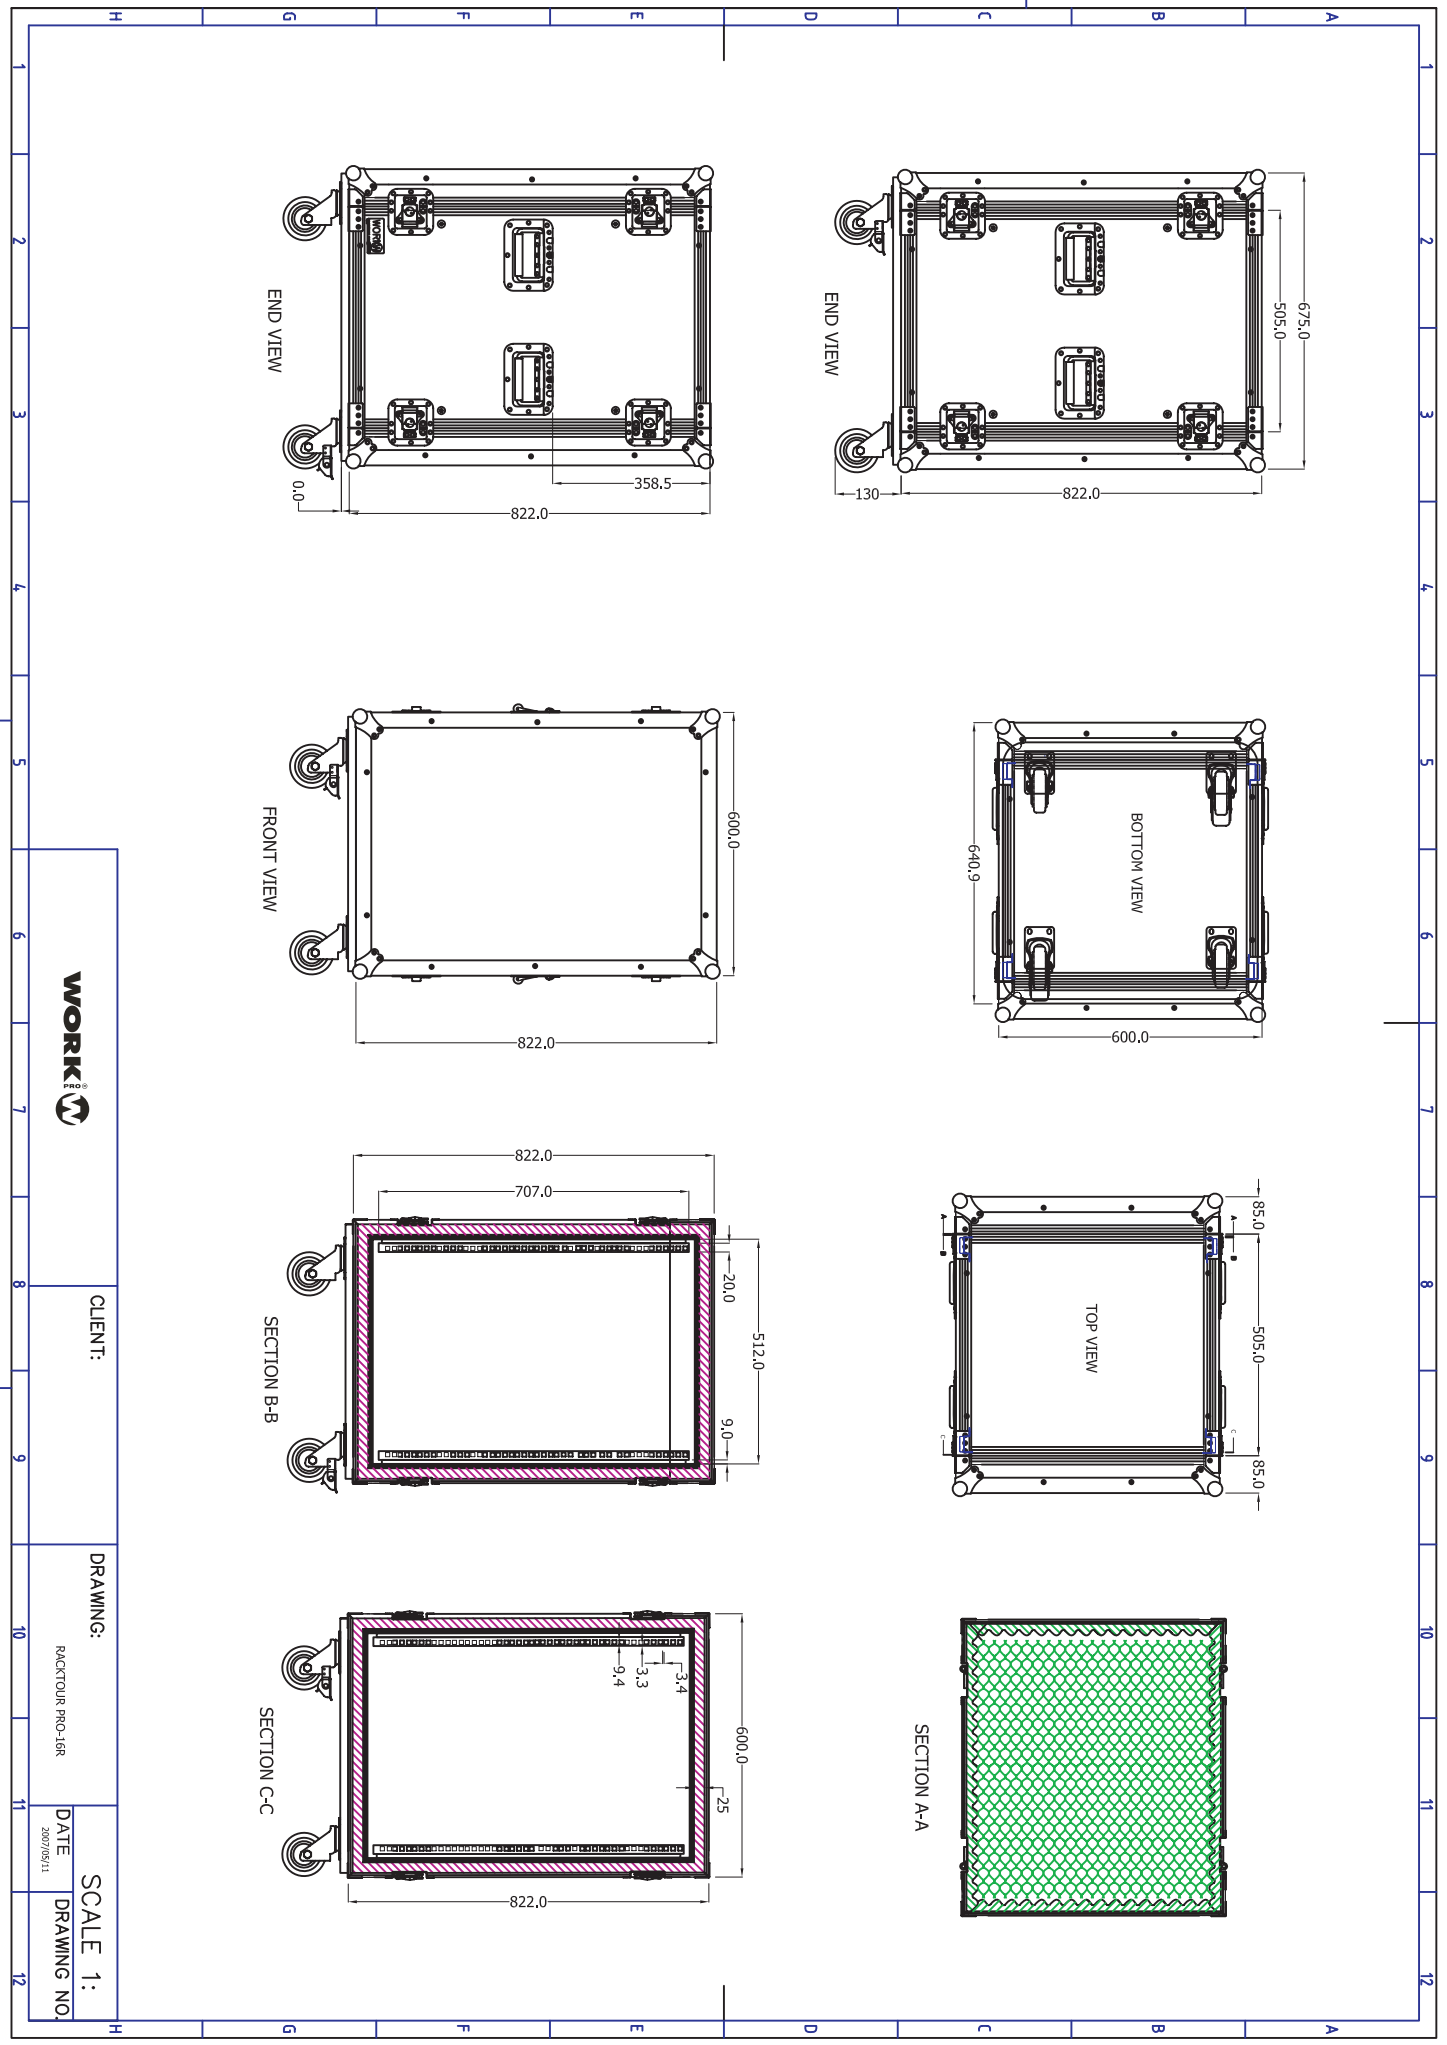

END VIEW

BOTTOM VIEW

TOP VIEW

SECTION A-A

END VIEW

FRONT VIEW

SECTION B-B

SECTION C-C

CLIENT:

DRAWING:

PACKTOUR PRO-16R

DATE

2007/08/11

SCALE 1:  
DRAWING NO.

CLIENT:

DRAWING:

RACKTOUR PRO-12R

SCALE 1:10

DATE

2007/05/11

DRAWING NO.

**RAIL**

DRAWER:

MODEL NO:

RACKTOUR PRO-8

SCALE 1:10

REM.NO

DATE  
2007/08/11

<b>WORKi</b>		DRAWER:	MODEL NO:	SCALE 1:10
			RACKTOUR PRO-6	DATE
				2007/09/11