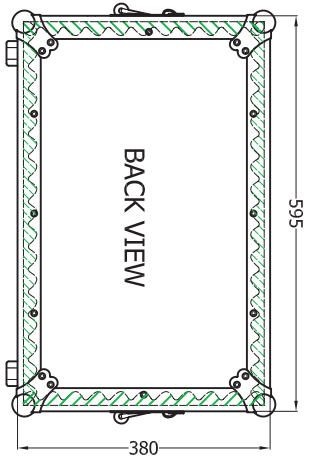

WORKi		DRAWER:	MODEL NO:	SCALE 1:10
			RACKTOUR PRO-6	DATE
				2007/09/11