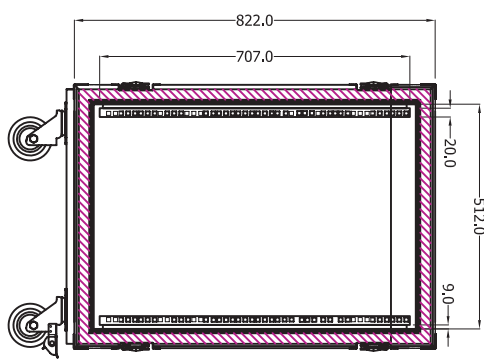

END VIEW

BOTTOM VIEW

TOP VIEW

SECTION A-A

END VIEW

FRONT VIEW

SECTION B-B

SECTION C-C

RACKTOUR PRO-12R

SCALE 1:10

DATE

2007/05/11

DRAWING NO.

**RAIL**

DRAWER:

MODEL NO:

RACKTOUR PRO-8

SCALE 1:10

REM.NO

DATE  
2007/08/11

<b>WORKi</b>		DRAWER:	MODEL NO:	SCALE 1:10
			RACKTOUR PRO-6	DATE
				2007/09/11