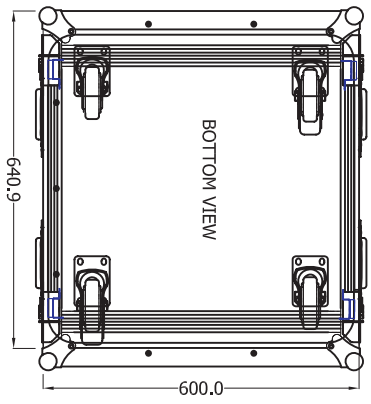

END VIEW

BOTTOM VIEW

TOP VIEW

SECTION A-A

END VIEW

FRONT VIEW

SECTION B-B

SECTION C-C

CLIENT:

DRAWING:

PACKTOUR PRO-16R

DATE

2007/08/11

SCALE 1:  
DRAWING NO.

CLIENT:

DRAWING:

RACKTOUR PRO-12R

SCALE 1:10

DATE

2007/05/11

DRAWING NO.

**RAIL**

DRAWER:

MODEL NO: