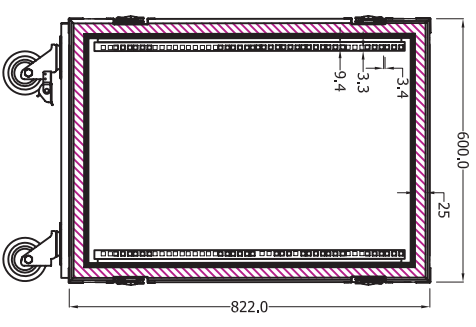

END VIEW

BOTTOM VIEW

TOP VIEW

SECTION A-A

END VIEW

FRONT VIEW

SECTION B-B

SECTION C-C

RACKTOUR PRO-8

SCALE 1:10

REM.NO

DATE  
2007/08/11

<b>WORKi</b>		DRAWER:	MODEL NO:	SCALE 1:10
			RACKTOUR PRO-6	DATE
				2007/09/11