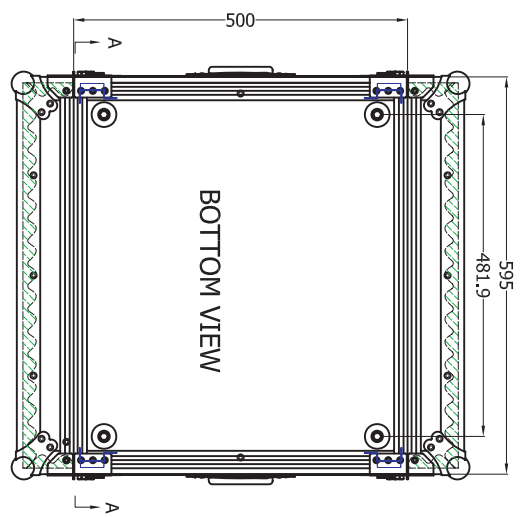

END VIEW

BOTTOM VIEW

TOP VIEW

SECTION A-A

END VIEW

FRONT VIEW

SECTION B-B

SECTION C-C

RACKTOUR PRO-12R

SCALE 1:10

DATE

2007/05/11

DRAWING NO.

**RAIL**

DRAWER:

MODEL NO: