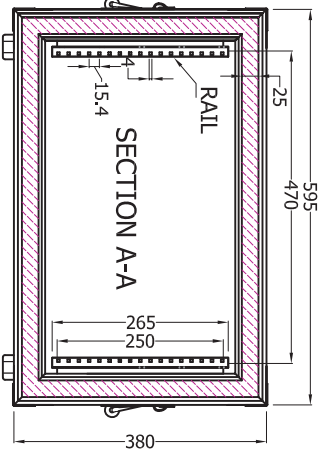

WORKi		DRAWER:	MODEL NO:	SCALE 1:10
			RACKTOUR PRO-6	DATE
				2007/09/11