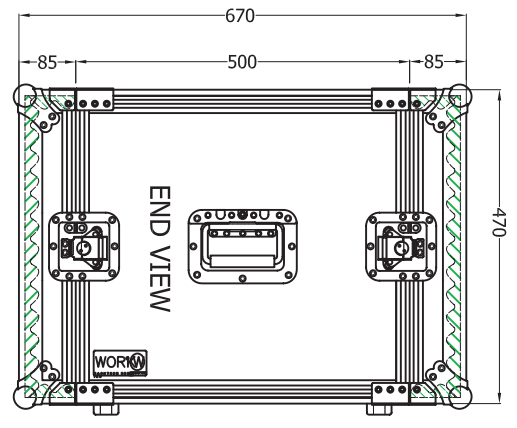

END VIEW

BOTTOM VIEW

TOP VIEW

SECTION A-A

END VIEW

FRONT VIEW

SECTION B-B

SECTION C-C

RACKTOUR PRO-12R

SCALE 1:10

DATE

2007/05/11

DRAWING NO.

**RAIL**

DRAWER:

MODEL NO:

RACKTOUR PRO-8

SCALE 1:10

REM.NO

DATE  
2007/08/11

<b>WORKi</b>		DRAWER:	MODEL NO:	SCALE 1:10
			RACKTOUR PRO-6	DATE
				2007/09/11