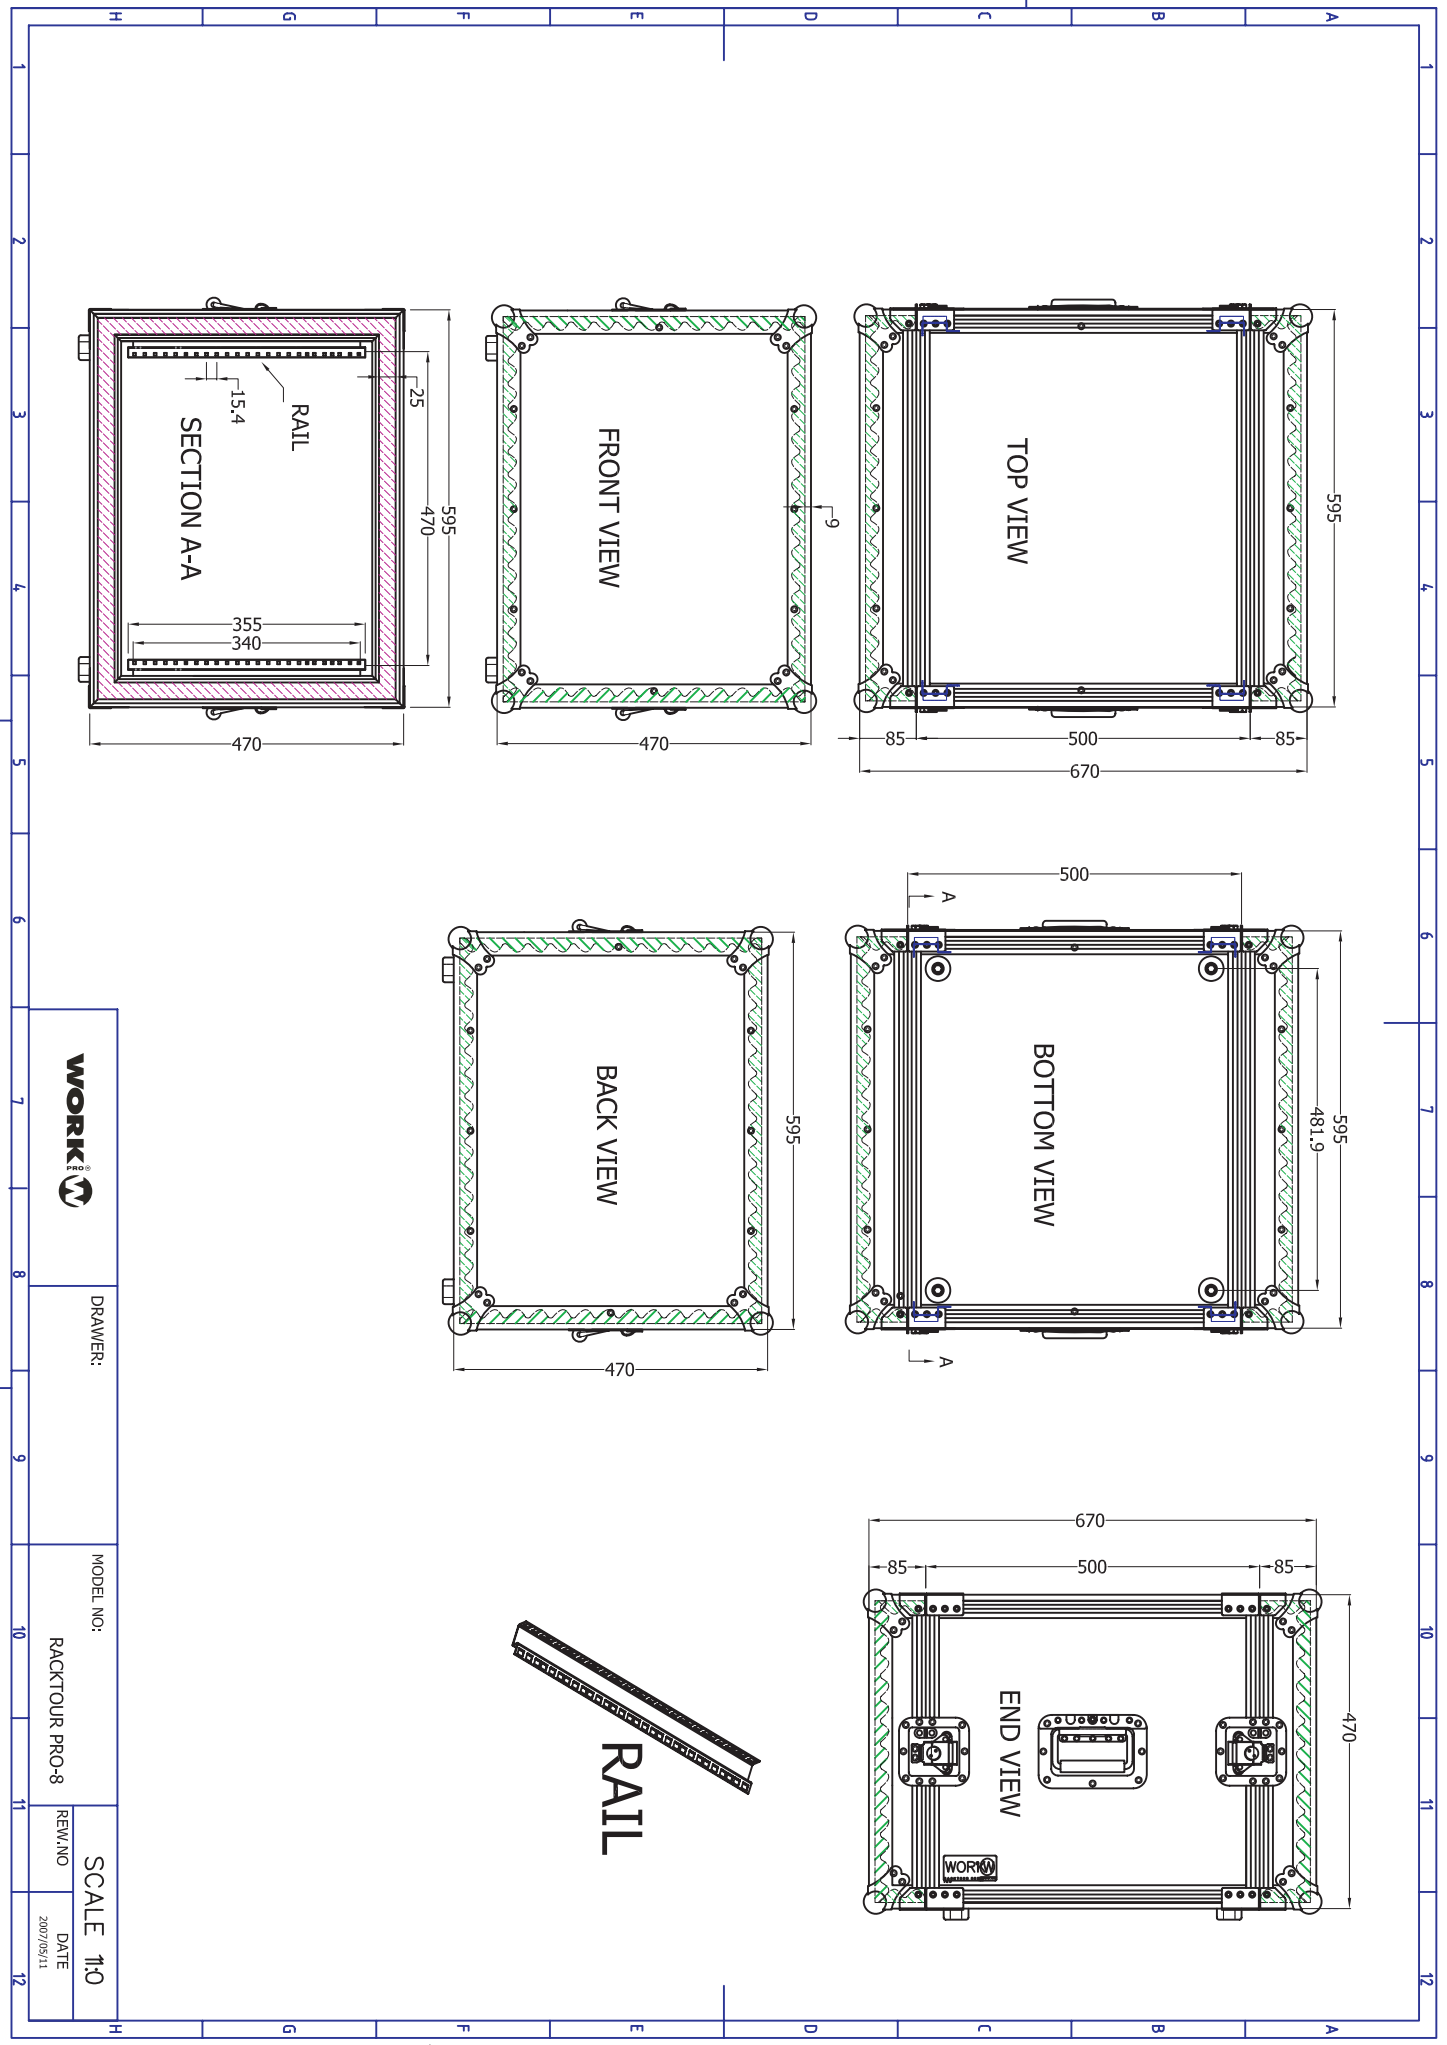

END VIEW

BOTTOM VIEW

TOP VIEW

SECTION A-A

END VIEW

FRONT VIEW

SECTION B-B

SECTION C-C

CLIENT:

DRAWING:

PACKTOUR PRO-16R

DATE

2007/08/11

SCALE 1:  
DRAWING NO.

CLIENT:

DRAWING:

RACKTOUR PRO-12R

SCALE 1:10

DATE

2007/05/11

DRAWING NO.

**RAIL**

DRAWER:

MODEL NO:

RACKTOUR PRO-8

SCALE 1:10

REM.NO

DATE  
2007/08/11

<b>WORKi</b>		DRAWER:	MODEL NO:	SCALE 1:10
			RACKTOUR PRO-6	DATE
				2007/09/11