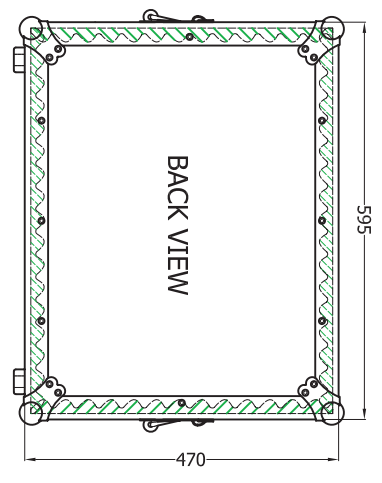

END VIEW

BOTTOM VIEW

TOP VIEW

SECTION A-A

END VIEW

FRONT VIEW

SECTION B-B

SECTION C-C

RACKTOUR PRO-12R

SCALE 1:10

DATE

2007/05/11

DRAWING NO.

**RAIL**

DRAWER:

MODEL NO: