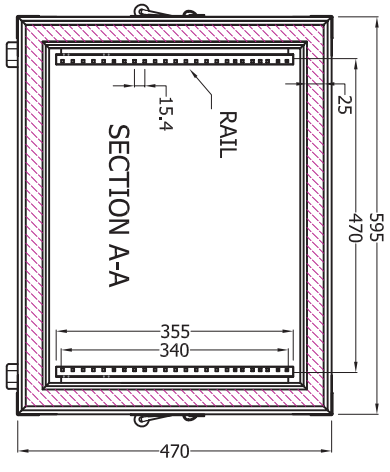

END VIEW

BOTTOM VIEW

TOP VIEW

SECTION A-A

END VIEW

FRONT VIEW

SECTION B-B

SECTION C-C

RACKTOUR PRO-12R

SCALE 1:10

DATE

2007/05/11

DRAWING NO.

**RAIL**

DRAWER:

MODEL NO:

RACKTOUR PRO-8

SCALE 1:10

REM.NO

DATE  
2007/08/11

<b>WORKi</b>		DRAWER:	MODEL NO:	SCALE 1:10
			RACKTOUR PRO-6	DATE
				2007/09/11