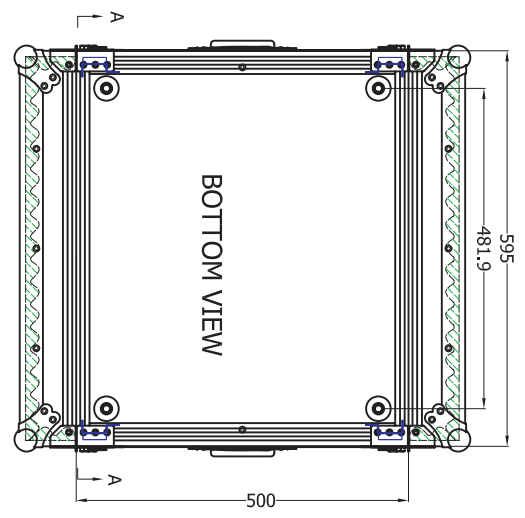

WORKi		DRAWER:	MODEL NO:	SCALE 1:10
			RACKTOUR PRO-6	DATE
				2007/09/11