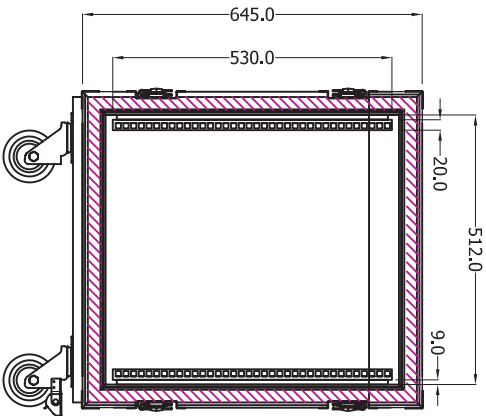

CLIENT:

DRAWING:

RACKTOUR PRO-12R

SCALE 1:10

DATE

2007/05/11

DRAWING NO.