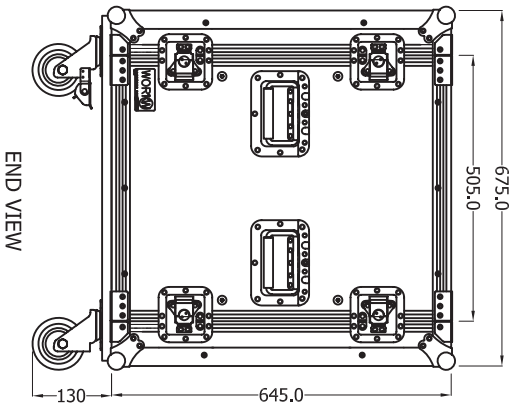

END VIEW

BOTTOM VIEW

TOP VIEW

SECTION A-A

END VIEW

FRONT VIEW

SECTION B-B

SECTION C-C

CLIENT:

DRAWING:

PACKTOUR PRO-16R

DATE

2007/08/11

SCALE 1:  
DRAWING NO.

CLIENT:

DRAWING:

RACKTOUR PRO-12R

SCALE 1:10

DATE

2007/05/11

DRAWING NO.

**RAIL**

DRAWER:

MODEL NO:

RACKTOUR PRO-8

SCALE 1:10

REM.NO

DATE  
2007/08/11

<b>WORKi</b>		DRAWER:	MODEL NO:	SCALE 1:10
			RACKTOUR PRO-6	DATE
				2007/09/11