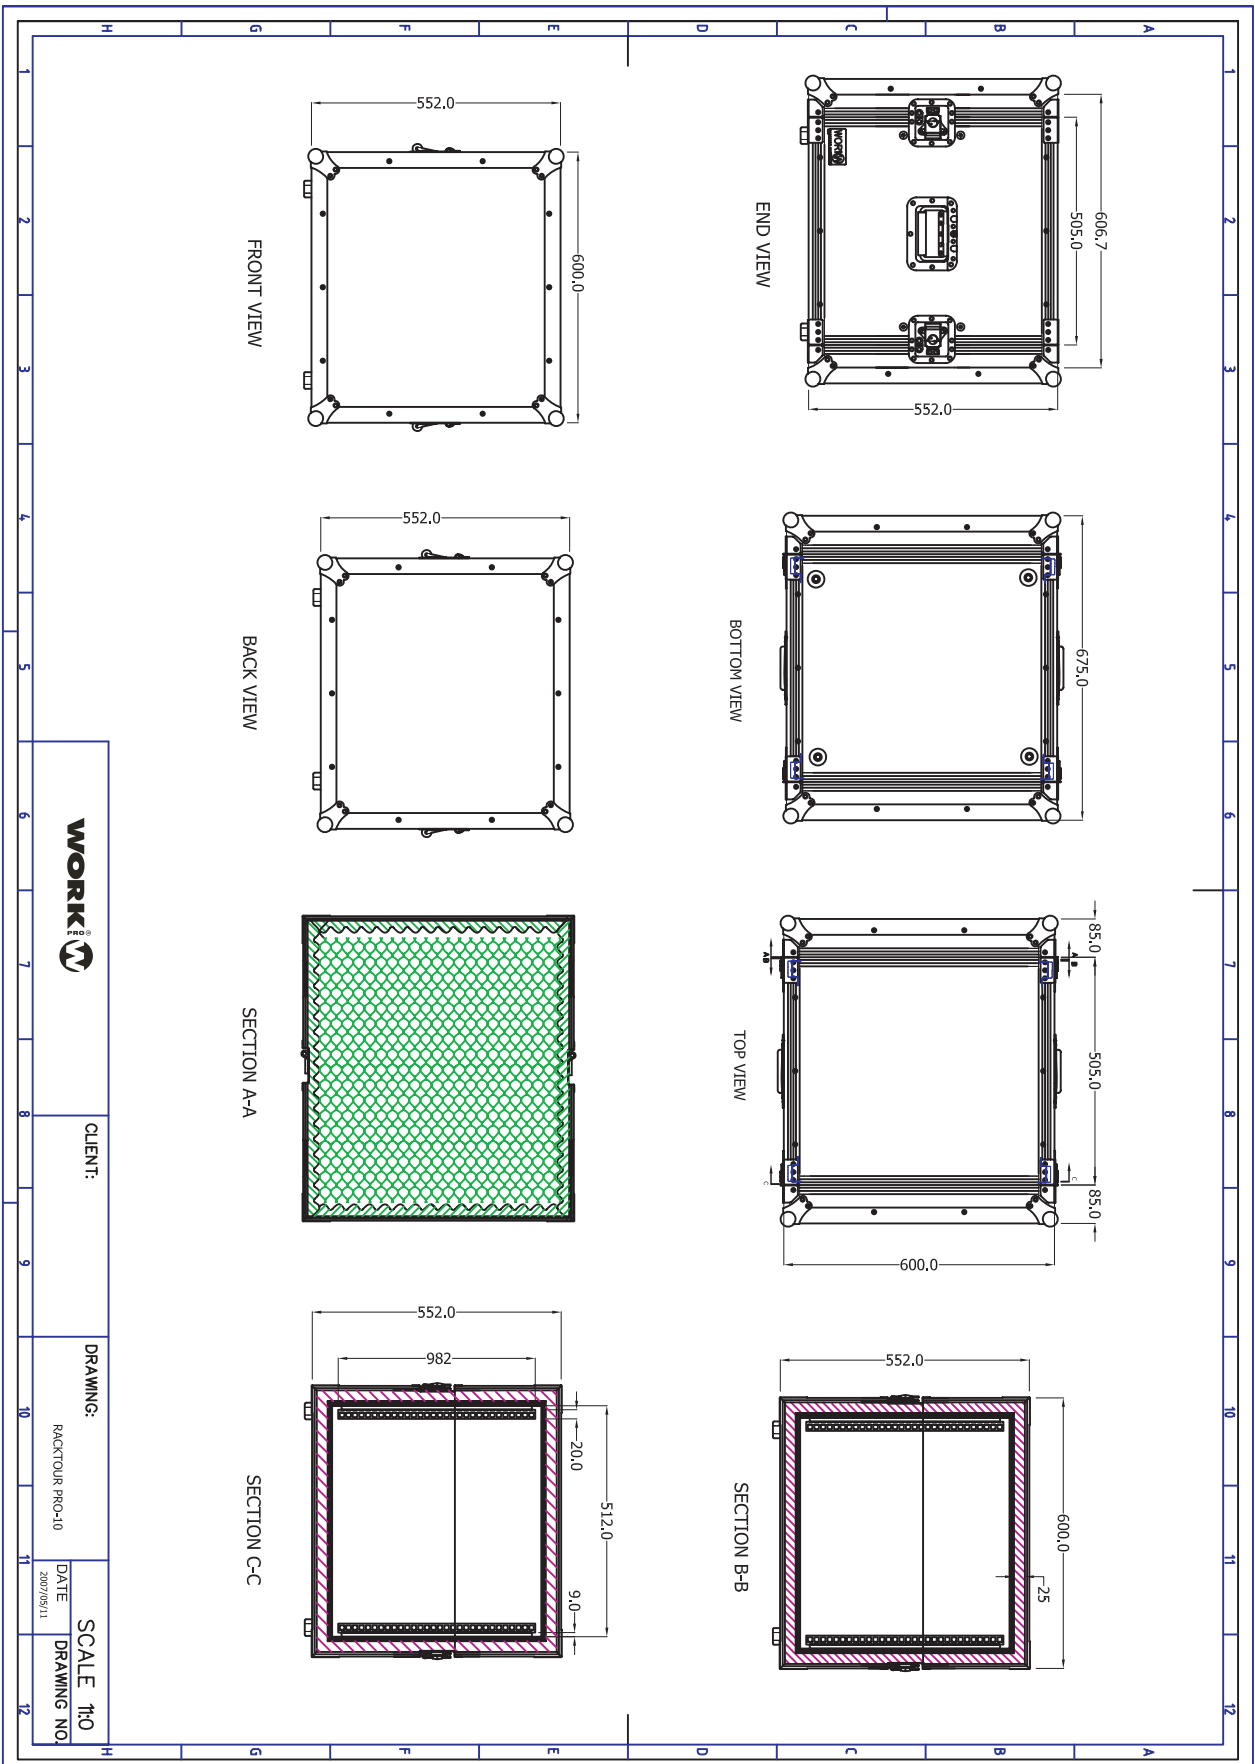

END VIEW

BOTTOM VIEW

TOP VIEW

SECTION A-A

END VIEW

FRONT VIEW

SECTION B-B

SECTION C-C

CLIENT:

DRAWING:

PACKTOUR PRO-16R

DATE

2007/08/11

SCALE 1:  
DRAWING NO.

CLIENT:

DRAWING:

RACKTOUR PRO-12R

SCALE 1:10

DATE

2007/05/11

DRAWING NO.

**RAIL**

DRAWER:

MODEL NO:

RACKTOUR PRO-8

SCALE 1:10

REM.NO

DATE  
2007/08/11

<b>WORKi</b>		DRAWER:	MODEL NO:	SCALE 1:10
			RACKTOUR PRO-6	DATE
				2007/09/11