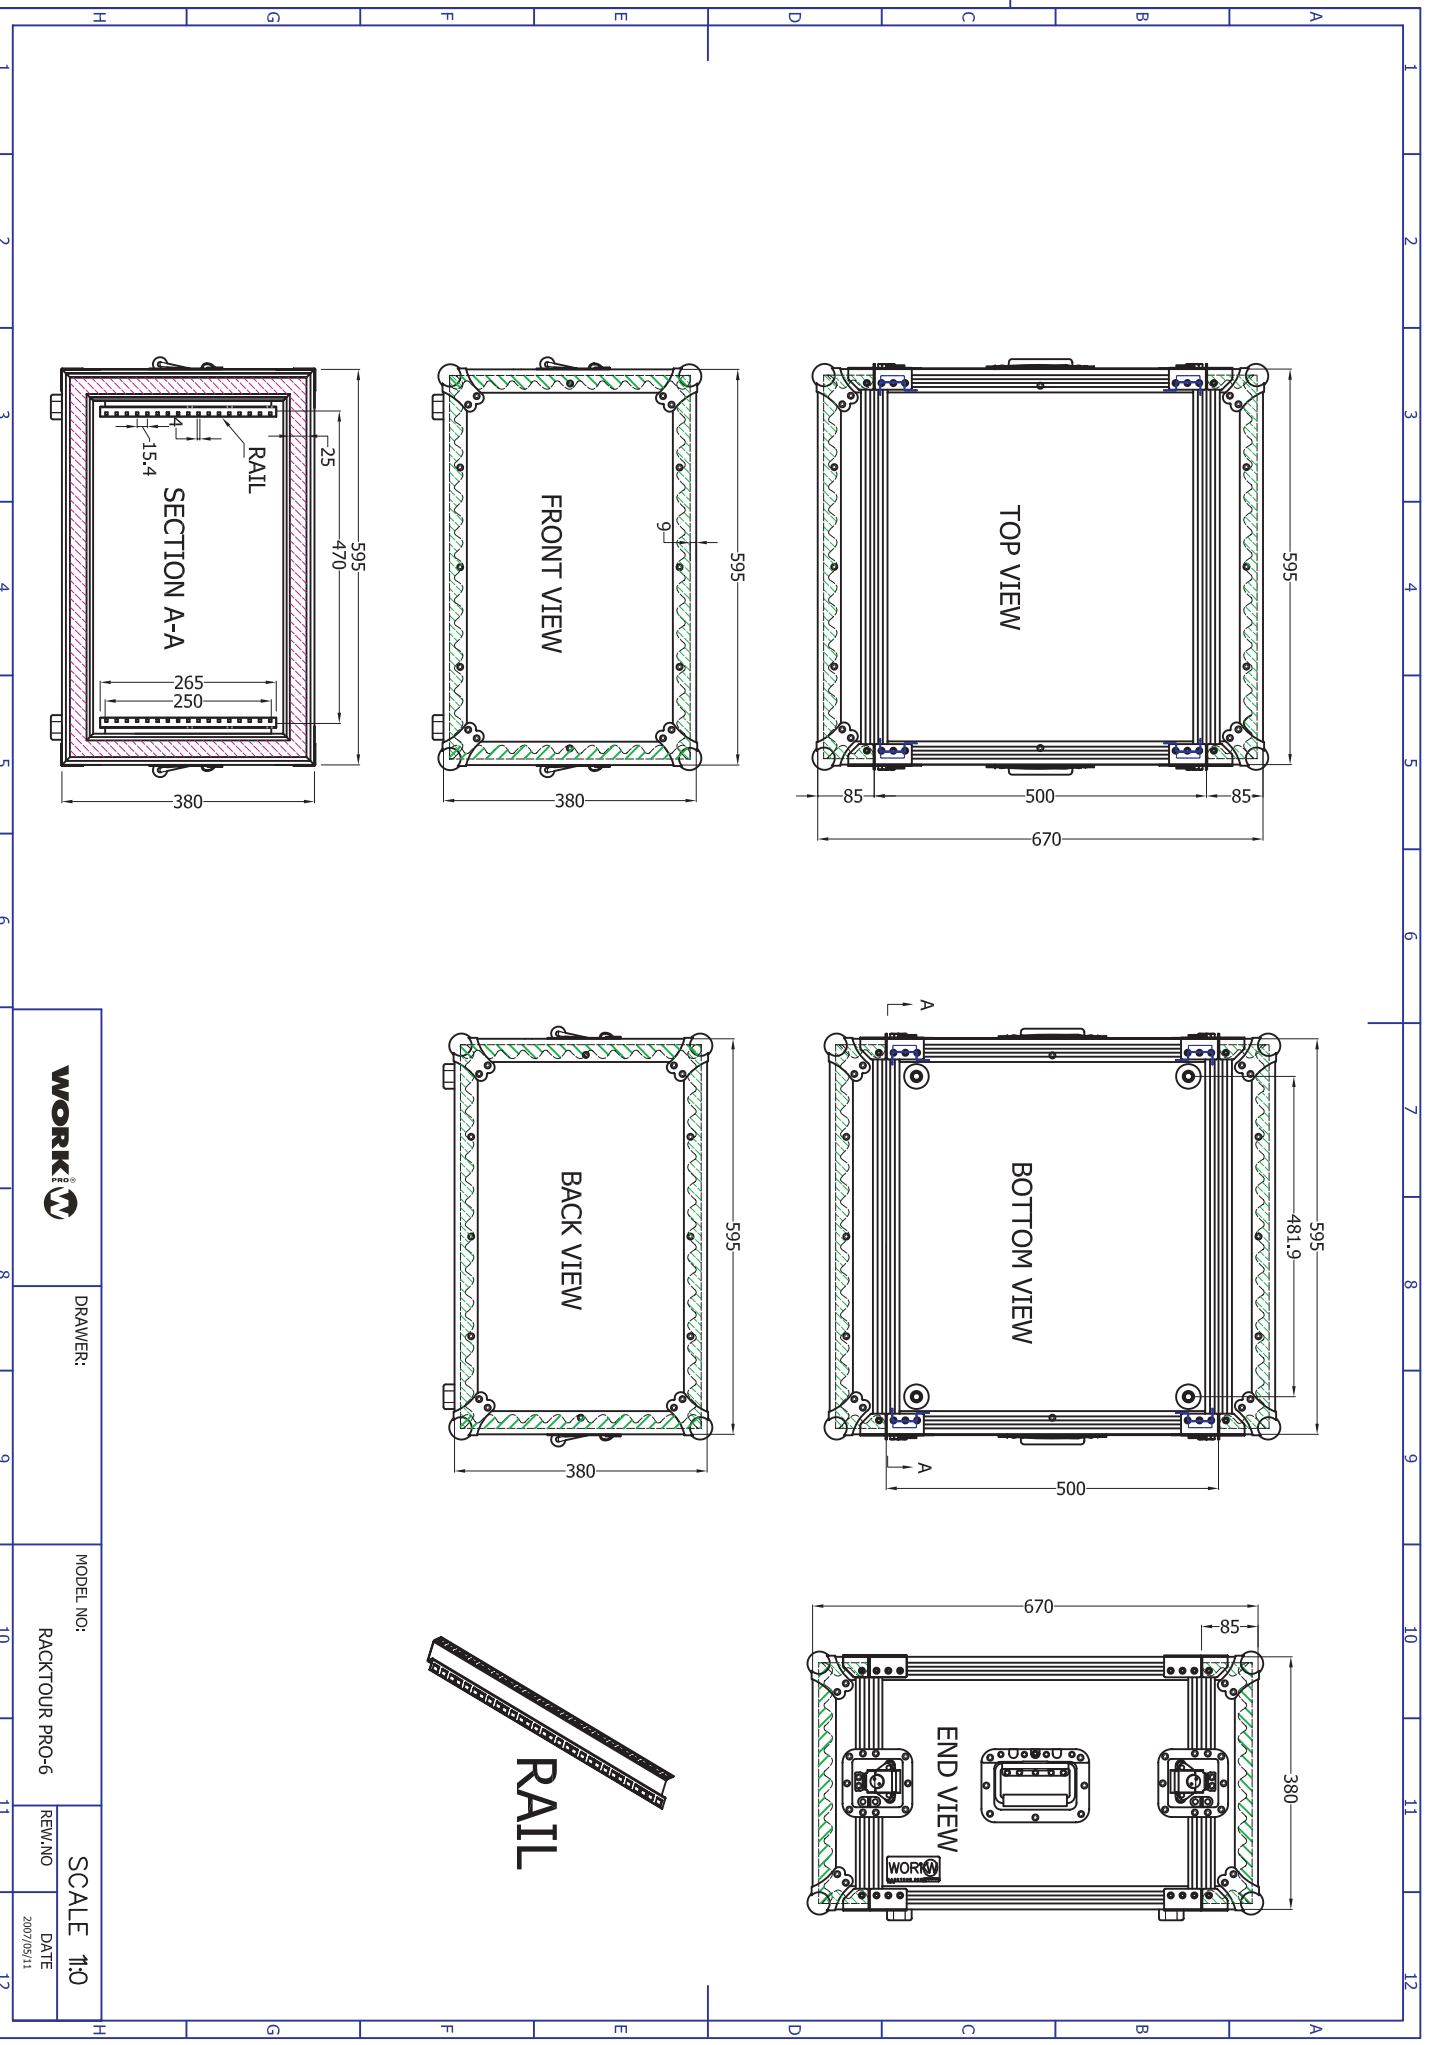

END VIEW

BOTTOM VIEW

TOP VIEW

SECTION A-A

END VIEW

FRONT VIEW

SECTION B-B

SECTION C-C

CLIENT:

DRAWING:

PACKTOUR PRO-16R

DATE

2007/08/11

SCALE 1:  
DRAWING NO.

CLIENT:

DRAWING:

RACKTOUR PRO-12R

SCALE 1:10

DATE

2007/05/11

DRAWING NO.

**RAIL**

DRAWER:

MODEL NO:

RACKTOUR PRO-8

SCALE 1:10

REM.NO

DATE  
2007/08/11

<b>WORKi</b>		DRAWER:	MODEL NO:	SCALE 1:10
			RACKTOUR PRO-6	DATE
				2007/09/11