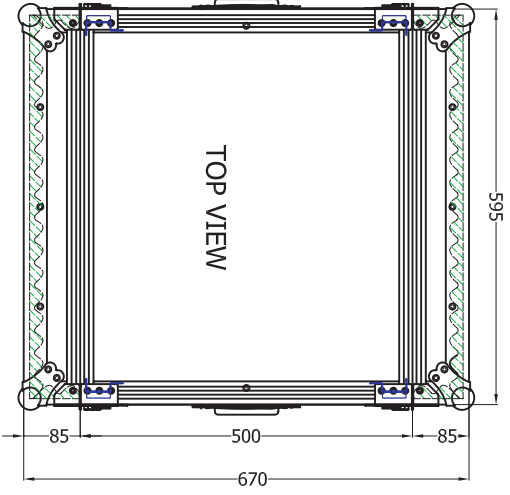

WORKi		DRAWER:	MODEL NO:	SCALE 1:10
			RACKTOUR PRO-6	DATE
				2007/09/11