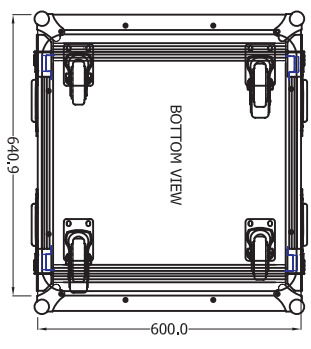

END VIEW

BOTTOM VIEW

TOP VIEW

SECTION A-A

END VIEW

FRONT VIEW

SECTION B-B

SECTION C-C

RACKTOUR PRO-12R

SCALE 1:10

DATE

2007/05/11

DRAWING NO.

**RAIL**

DRAWER:

MODEL NO:

RACKTOUR PRO-8

SCALE 1:10

REM.NO

DATE  
2007/08/11

<b>WORKi</b>		DRAWER:	MODEL NO:	SCALE 1:10
			RACKTOUR PRO-6	DATE
				2007/09/11