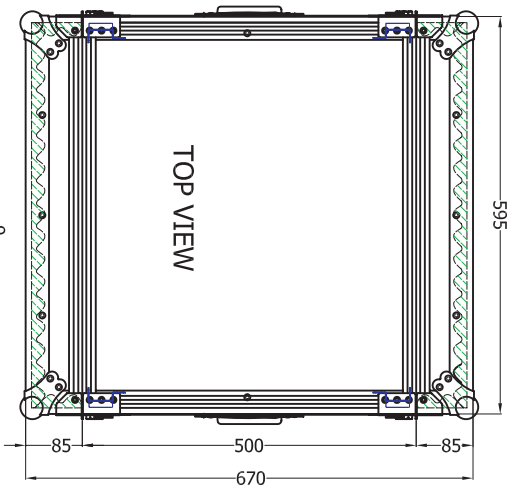

END VIEW

BOTTOM VIEW

TOP VIEW

SECTION A-A

END VIEW

FRONT VIEW

SECTION B-B

SECTION C-C

RACKTOUR PRO-12R

SCALE 1:10

DATE

2007/05/11

DRAWING NO.

**RAIL**

DRAWER:

MODEL NO: