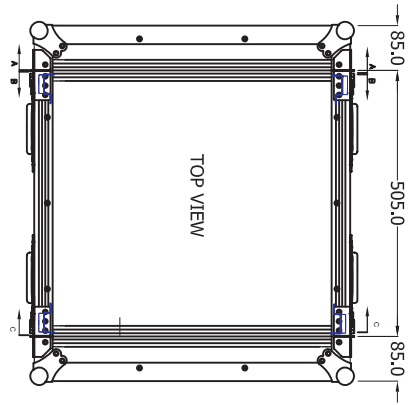

CLIENT:

DRAWING:

RACKTOUR PRO-12R

SCALE 1:10

DATE

2007/05/11

DRAWING NO.