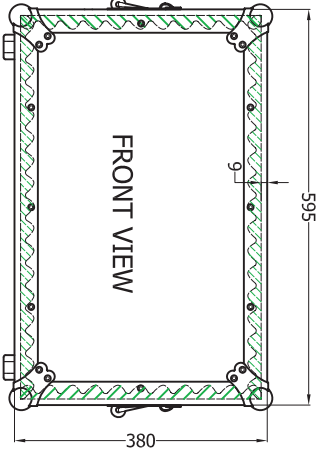

WORKi		DRAWER:	MODEL NO:	SCALE 1:10
			RACKTOUR PRO-6	DATE
				2007/09/11