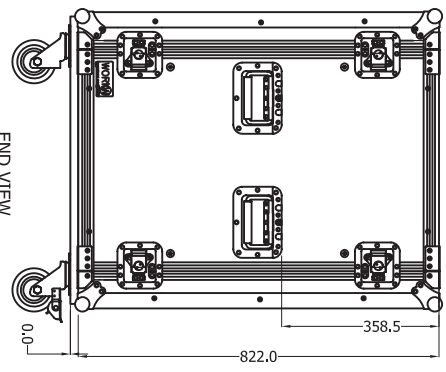

END VIEW

BOTTOM VIEW

TOP VIEW

SECTION A-A

END VIEW

FRONT VIEW

SECTION B-B

SECTION C-C

RACKTOUR PRO-12R

SCALE 1:10

DATE

2007/05/11

DRAWING NO.

**RAIL**

DRAWER:

MODEL NO:

RACKTOUR PRO-8

SCALE 1:10

REM.NO

DATE  
2007/08/11

<b>WORKi</b>		DRAWER:	MODEL NO:	SCALE 1:10
			RACKTOUR PRO-6	DATE
				2007/09/11