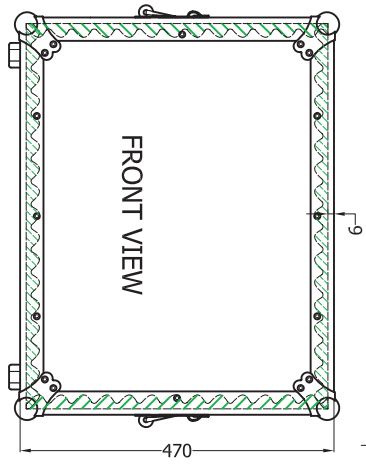

END VIEW

BOTTOM VIEW

TOP VIEW

SECTION A-A

END VIEW

FRONT VIEW

SECTION B-B

SECTION C-C

RACKTOUR PRO-12R

SCALE 1:10

DATE

2007/05/11

DRAWING NO.

**RAIL**

DRAWER:

MODEL NO: