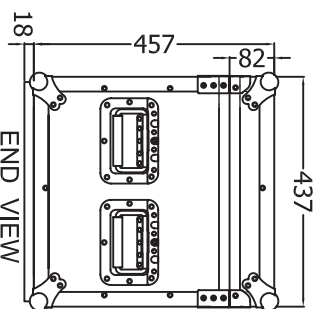

TOP VIEW

BOTTOM VIEW

FRONT VIEW

BACK VIEW

END VIEW

END VIEW

WORK

CW 1244

DATE 2007/05/11
 SCALE 1:10
 DRAWING NO.