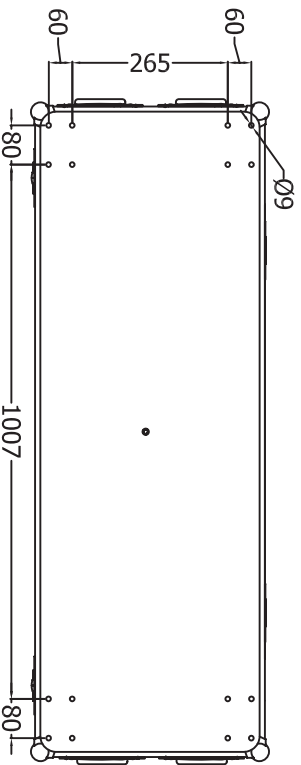

TOP VIEW

BOTTOM VIEW

FRONT VIEW

BACK VIEW

END VIEW

END VIEW

WORK

CW 1244

DATE 2007/05/11
 SCALE 1:10
 DRAWING NO.