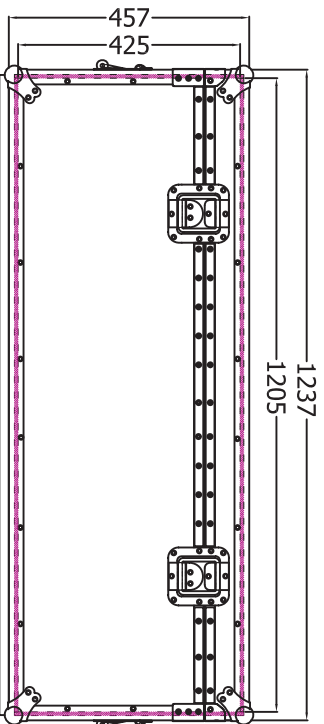

TOP VIEW

BOTTOM VIEW

FRONT VIEW

BACK VIEW

END VIEW

END VIEW

WORK

CW 1244

DATE 2007/05/11
 SCALE 1:10
 DRAWING NO.