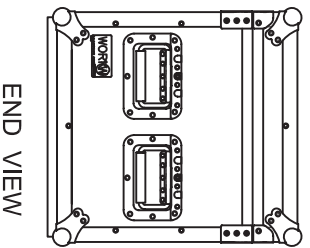

TOP VIEW

BOTTOM VIEW

FRONT VIEW

BACK VIEW

END VIEW

END VIEW

WORK

CW 1244

DATE 2007/05/11
 SCALE 1:10
 DRAWING NO.