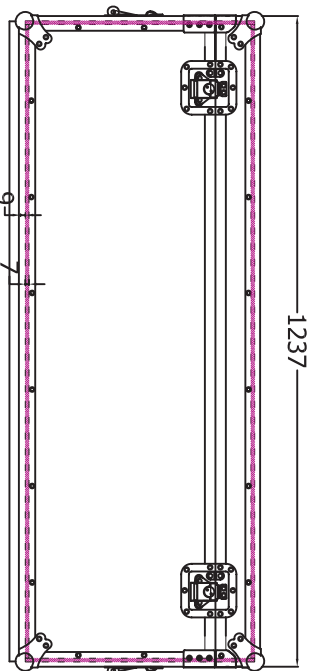

TOP VIEW

BOTTOM VIEW

FRONT VIEW

BACK VIEW

END VIEW

END VIEW

WORK

CW 1244

DATE 2007/05/11
 SCALE 1:10
 DRAWING NO.