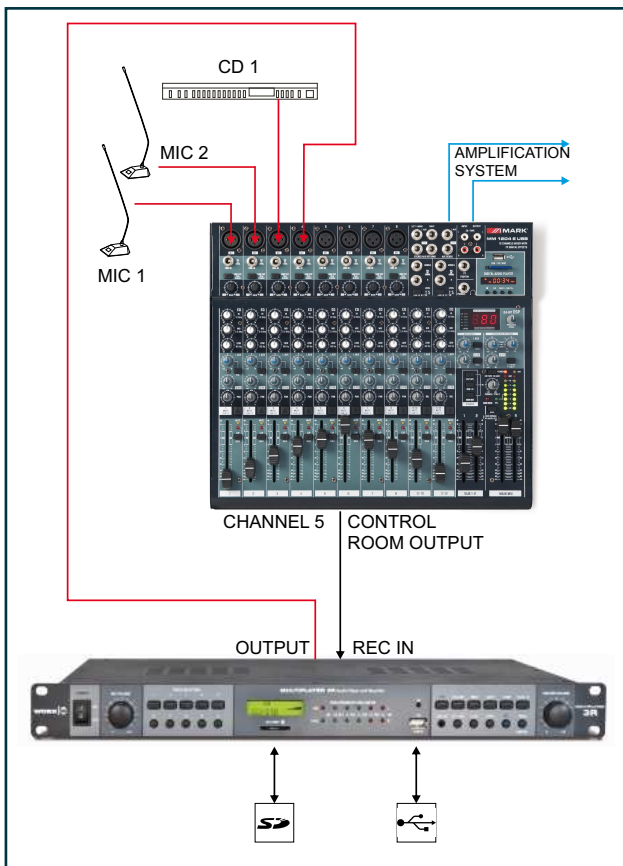

Includes various operating modes (random, play all, repeat, mute, Prog)

Features

- Player / recorder solid state.
- Plays MP3 / WMA.
- Recording through Line input (REC IN) for USB storage or SD card.
- RS 232 interface for remote control by 3rd party devices.
- Remote control included for IR remote control.
- Replication function in USB and SD card.
- Recording format: MP3.
- Capacity of 128 MB to 16 GB USB or SDHC card.
- Adjustable recording quality, allows to choice of 128 and 192 kbps 44.1 kHz.
- Modes: Random / Play All and Repeat.
- Settings and Mute functions.

RS 232 port

This connection allows the insertion of ASCII control commands from external consoles for all **MULTIPLAYER 3R** functions.

Dimensions

* In mm.

Rev. 12.06.01

MULTIPLAYER 3R

Rear view

Installation example

Installation example where a **MULTIPLAYER 3R** allows to record a conference or presentation as much USB as SD card and then play it as an audio source.

Especifications

Audio inputs:	USB port + SD card slot + AUX IN
File format:	MP3, WMA
Capacity:	128 MB - 16 GB (USB or SDHC card)
Recording format:	MP3
Recording quality:	128 - 192 Kbps @ 44.1 kHz
MP3 decoding:	16 / 22,05 / 24 / 32 / 44,1 / 48 kHz sampling
Control port:	RS 232
Track selection:	Alphanumeric search
Oversampling ratio:	8 times
Oversamplng frequency:	44,1 kHz
S/N ratio:	100 dB
Starting:	0,015 seconds
THD+N:	< 0.05%
dynamic range:	96 dB
Channel separation:	50 dB (1 kHz)
Output level:	1V RMS
Display:	LCD 2x 20 characters (backlit)
Rear connection:	2x Dual RCA (OUTPUT + RECORD IN) Terminals (DC INPUT) IEC (Mains supply.) SUB 9 (RS 2323 port)
Front control:	USB port, SD card slot, IR remote sensor, 10x quick access buttons, 11x function buttons (Play, Prog, Pitch, etc.) Master volume, Rec volume
Main supply:	AC 230 V, 50 Hz
Consumption:	60 W
Additional supply:	13.2 V DC
Dimensions:	483 x 44 x 266 mm
Weight:	2.5 kg
Included accessories:	Remote control, 2x audio cable L/R RCA-RCA, main supply cable schuko-IEC