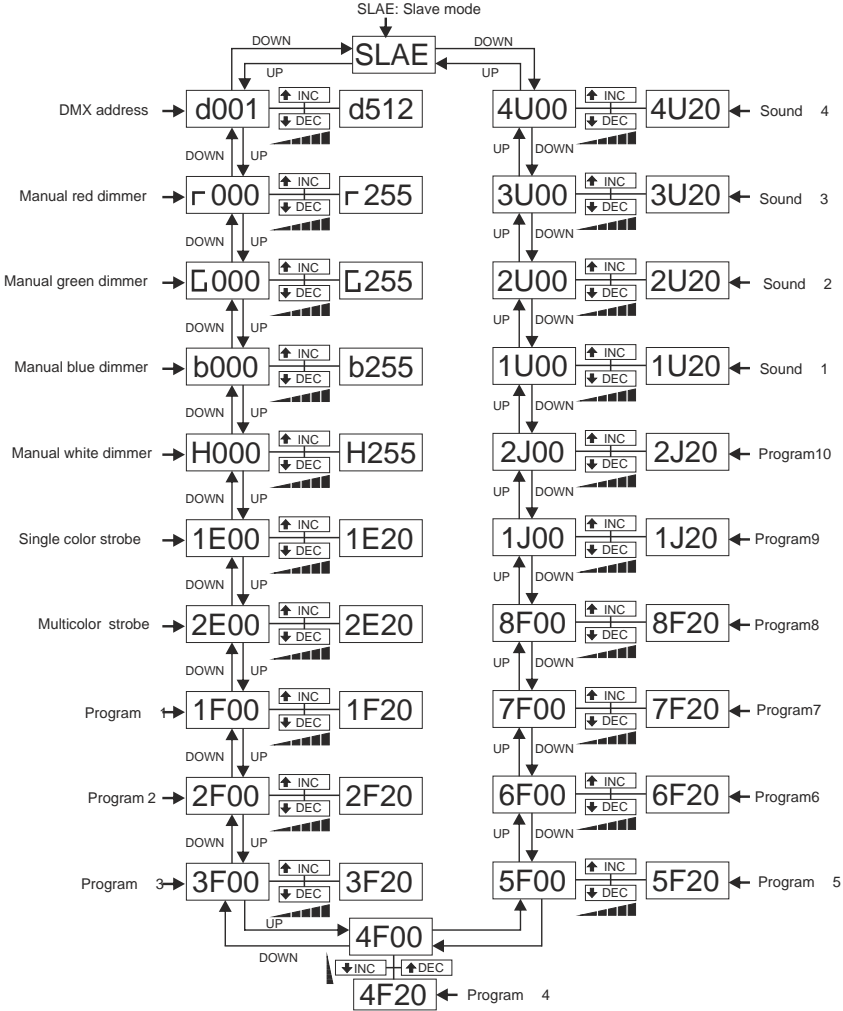

SUPERMULTIPAR LED 1 20/4

12 X 10W LEDs (4 in 1)

User Manual/Manual de Uso

Rev. 140701

Please read this manual carefully before operating the LED light.

● LED DISPLAY FUNCTIONS

● DMX VALUES AND FUNCTIONS

Channel	Values	Functions
1	0-255	Manual red dimmer 0-100%
2	0-255	Manual green dimmer 0-100%
3	0-255	Manual blue dimmer 0-100%
4	0-255	Manual white dimmer 0-100%
5	0-255	Control the speed and strobe
6	0-255	0-16 no function, 17-255 choose the color. (Channel 1-4 will not work in this mode. Channel 5 control the speed)
7	0-255	1-13 program 1, 14-27 program 2, 28-41 program 3, 42-55 program 4, 56-69 program 5, 70-83 program 6, 84-97 program 7, 98-111 program 8, 112-125 program 9, 126-139 program 10, 140-153 program 11, 154-167 program 12, 168-181 program 13, 182-195 program 14, 196-209 program 15, 210-223 program 16, 224-237 program 17, 238-251 program 18, 252-255 program 19 (Channel 1, 2, 3, 4, 6 will not work in this mode. Channel 5 control the speed)
8	0-255	1-18 program 20, 19-37 program 21, 38-56 program 22, 57-75 program 23, 76-94 program 24, 95-113 program 25, 114-132 program 26, 133-151 program 27, 152-170 program 28, 171-189 program 29, 190-208 sound 1, 209-227 sound 2, 228-246 sound 3, 247-255 sound 4. (Channel 1, 2, 3, 4, 6, 7 will not work in this mode. Channel 5 control the speed.)

● SPECIFICATIONS

Rate Voltage: AC100V-240V 50Hz-60Hz

Rate Power: 104W

Color: RGBW

Lamp: Super bright, 4 in 1 LED lamps

Quantity of Lamp: 12pcs (10W each)

N.W.: 2.5kg

MARK