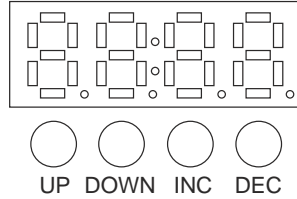

Por favor, lea este manual cuidadosamente antes de hacer funcionar este proyector LED.