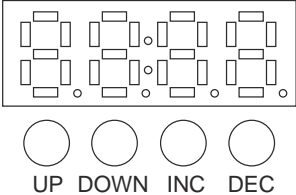

SUPERMULTIPAR LED 1 20/4

12 X 10W LEDs (4 in 1)

User Manual/Manual de Uso

Rev. 140701

Please read this manual carefully before operating the LED light.

● LED DISPLAY FUNCTIONS

● DMX VALUES AND FUNCTIONS

Channel	Values	Functions
1	0-255	Manual red dimmer 0-100%
2	0-255	Manual green dimmer 0-100%
3	0-255	Manual blue dimmer 0-100%
4	0-255	Manual white dimmer 0-100%
5	0-255	Control the speed and strobe
6	0-255	0-16 no function, 17-255 choose the color. (Channel 1-4 will not work in this mode. Channel 5 control the speed)
7	0-255	1-13 program 1, 14-27 program 2, 28-41 program 3, 42-55 program 4, 56-69 program 5, 70-83 program 6, 84-97 program 7, 98-111 program 8, 112-125 program 9, 126-139 program 10, 140-153 program 11, 154-167 program 12, 168-181 program 13, 182-195 program 14, 196-209 program 15, 210-223 program 16, 224-237 program 17, 238-251 program 18, 252-255 program 19 (Channel 1, 2, 3, 4, 6 will not work in this mode. Channel 5 control the speed)
8	0-255	1-18 program 20, 19-37 program 21, 38-56 program 22, 57-75 program 23, 76-94 program 24, 95-113 program 25, 114-132 program 26, 133-151 program 27, 152-170 program 28, 171-189 program 29, 190-208 sound 1, 209-227 sound 2, 228-246 sound 3, 247-255 sound 4. (Channel 1, 2, 3, 4, 6, 7 will not work in this mode. Channel 5 control the speed.)